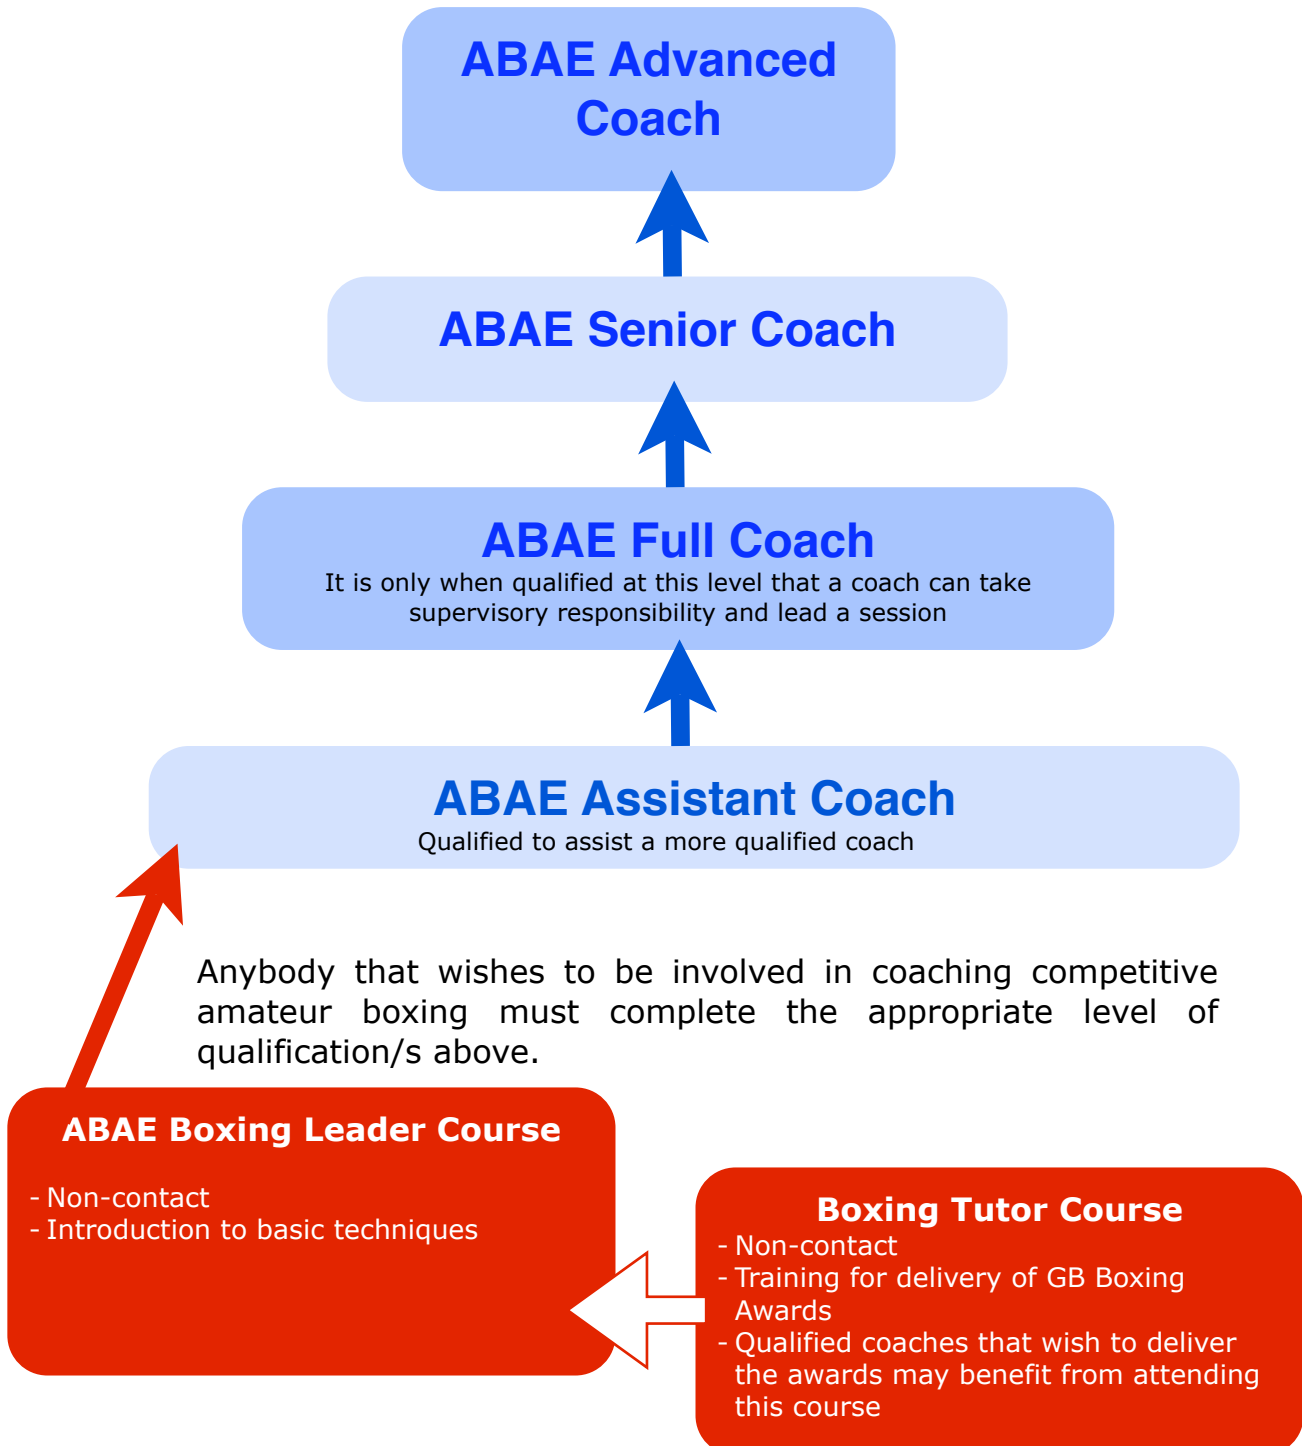

# ABAE Coaching and Leadership Courses

Anybody that wishes to be involved in coaching competitive amateur boxing must complete the appropriate level of qualification/s above.

These two courses are non-assessed and are therefore not formal qualifications. People that attend these courses are not to have supervisory responsibility and cannot lead sessions unless they are working within a professional capacity with a relevant qualification e.g. a teacher or youth worker.